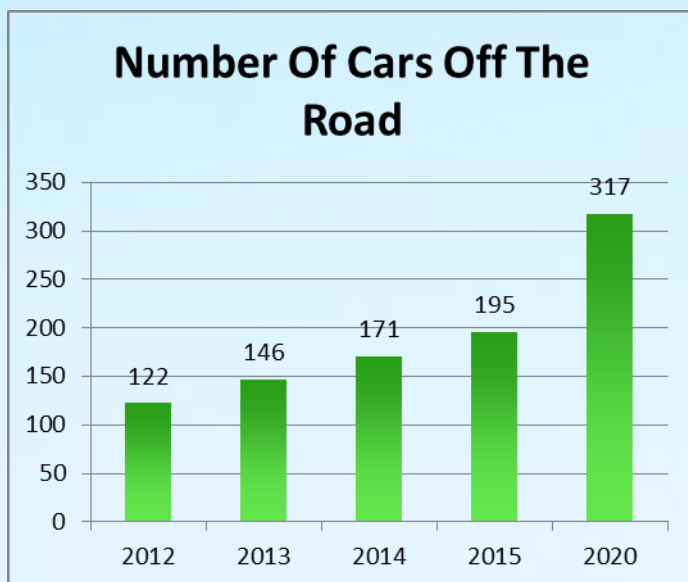

Future Plans

Reduce Carbon Foot Print

Each Ecoware PC can eliminate 5 of every 6 standard standalone PCs; by January 2012 Ecoware PCs were saving up to 428 tonnes of CO₂ each year, the equivalent of taking 122 cars off the road.

At the current rate of Ecoware sales, this saving will increase to about 685 tonnes of CO₂ each year (195 cars off the road) by 2015 and 1,113 tonnes of CO₂ each year (317 cars off the road) by 2020.